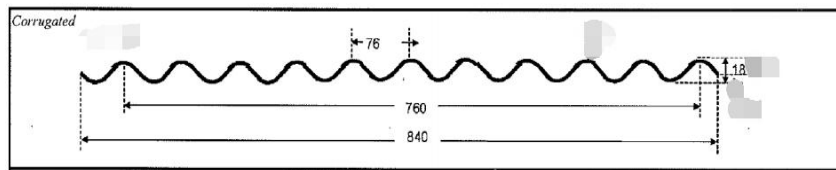

Item Name	Photos	Thickness (mm)	Weight (kg/m)	Standard size	Color
Corrugated PC sheet U.V protective layer on one side (CODE: C840-210-26)		0.8	0.960	Overall width: 900mm Cover width: 840mm	Clear, Bronze, Blue, Green, Grey, Yellow, etc.
		1.0	1.200		
		1.2	1.440		
		1.5	1.800		
		2.0	2.400		

Corrugated PC sheet U.V protective layer on one side (CODE: Y830)		0.8	1.112	Overall width: 830mm	Same as above
		1.0	1.390		
		1.2	1.668		
		1.5	2.084		
		2.0	2.779		

Round wave Corrugated PC sheet U.V protective layer on one side (Y900)		0.8	0.893	Overall width: 840mm Cover width: 760mm	Same as above
		1.0	1.116		
		1.2	1.339		
		1.5	1.674		
		2.0	2.232		
Round wave Corrugated PC sheet U.V protective layer on one side (Y900)		0.8	1.018	Overall width: 960mm	Same as above
		1.0	1.272		
		1.2	1.526		
		1.5	1.908		
		2.0	2.544		
Round wave Corrugated PC sheet U.V protective layer on one side (Y900)		0.8	1.1664	Overall width: 1100mm	Same as above
		1.0	1.4580		
		1.2	1.7496		
		1.5	2.1870		
		2.0	2.9160		