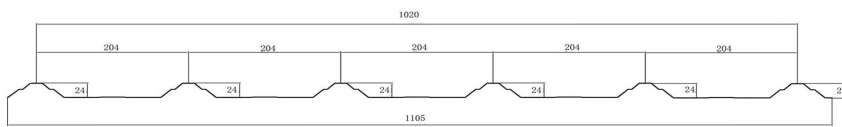

Special Notes and Instructions

1. Price term: FOB Zhongshan Port, China by Ocean Shipping.
2. Payment term: T/T in advanced. 30% deposit before production, 70% balance before shipment.
3. packing: both sides covered with PE protective film, and the two ends sealed with PE sealing tape.
4. Color: Clear, Bronze, Green, Grass-green, Blue, Lake-blue, White, Grey, Yellow, Purple, Orange, etc.
5. MOQ: 1000m²/color/thickness for production, 1x20' container for shipment.
6. Delivery time: within 10-15 days.
7. Warranty: 10 years' warranty.

Above information is not an invoice and only an estimate of services/goods described above.
Payment will be collected in prior to provision of services/goods described in this quote.