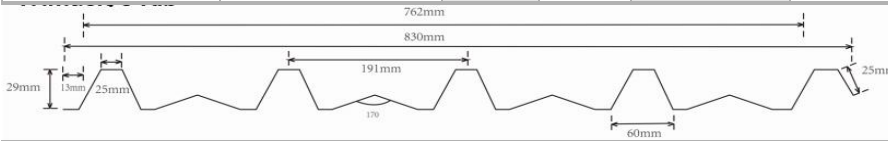

Item Name	Photos	Thickness (mm)	Weight (kg/m)	Standard size	Color
Corrugated PC sheet U.V protective layer on one side (CODE: C840-210-26)		0.8	0.960	Overall width: 900mm Cover width: 840mm	Clear, Bronze, Blue, Green, Grey, Yellow, etc.
		1.0	1.200		
		1.2	1.440		
		1.5	1.800		
		2.0	2.400		

Corrugated PC sheet U.V protective layer on one side (CODE: Y830)		0.8	1.112	Overall width: 830mm	Same as above
		1.0	1.390		
		1.2	1.668		
		1.5	2.084		
		2.0	2.779		

Round wave Corrugated PC sheet U.V protective layer on one side (Y900)		0.8	0.893	Overall width: 840mm Cover width: 760mm	Same as above
		1.0	1.116		
		1.2	1.339		
		1.5	1.674		
		2.0	2.232		
Round wave Corrugated PC sheet U.V protective layer on one side (Y900)		0.8	1.018	Overall width: 960mm	Same as above
		1.0	1.272		
		1.2	1.526		
		1.5	1.908		
		2.0	2.544		
Round wave Corrugated PC sheet U.V protective layer on one side (Y900)		0.8	1.1664	Overall width: 1100mm	Same as above
		1.0	1.4580		
		1.2	1.7496		
		1.5	2.1870		
		2.0	2.9160		