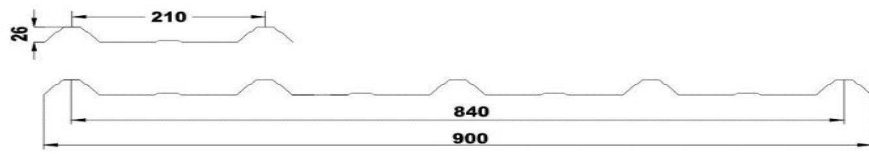

Item Name	Photos	Thickness (mm)	Weight (kg/m ²)	Standard size	Color
Polycarbonate solid sheet UV in side with raw material		1	1.20	Max. Width: 1.22m	Clear, Bronze, Blue, Green, Grey, Yellow, etc.
		1.2	1.44		
		1.5	1.80		
Polycarbonate solid sheet and Abrasive sheet UV in side with raw material		1.7	2.04	1.7-2mm: Max. width: 1.22m 2-5mm: Max. width: 1.56m 5-12mm: Max. width: 2.1m	Same as above
		2	2.40		
		3	3.60		
		4	4.80		
		5	6.00		
		6	7.20		
		8	9.60		
		10	12.00		
Polycarbonate solid Frostedsheet UV on one side		1.2	1.44	Max. Width: 1.22m	Same as above
		1.5	1.80		
Polycarbonate solid sheet and Frosted sheet UV on one side		1.7	2.04	1.7-2mm: Max. width: 1.22m 2-5mm: Max. width: 1.56m	Same as above
		2	2.40		
		3	3.60		
		4	4.80		
		5	6.00		
Polycarbonate Rain-drop Embossed sheet UV in side with raw material		2.3	2.45	Max. width: 2.1m No limit on length	Clear, Bronze, Blue, Green, Purple, Yellow, etc.
		2.5	2.69		
		2.7	2.93		
		3	3.29		
		4	4.49		
		5	5.69		
Polycarbonate Diamond shape Embossed sheet UV in side with raw material		2.7	3.00	Max. width: 2.1m No limit on length	Same as above
		3	3.35		
		4	4.55		
		5	5.75		
		6	6.95		
		7	8.15		
		8	9.35		

Item Name	Photos	Thickness (mm)	Weight (kg/m)	Standard size	Color
Corrugated PC sheet U.V protective layer on one side (CODE: C840-210-26)		0.8	0.960	Overall width: 900mm Cover width: 840mm	Clear, Bronze, Blue, Green, Grey, Yellow, etc.
		1.0	1.200		
		1.2	1.440		
		1.5	1.800		
		2.0	2.400		